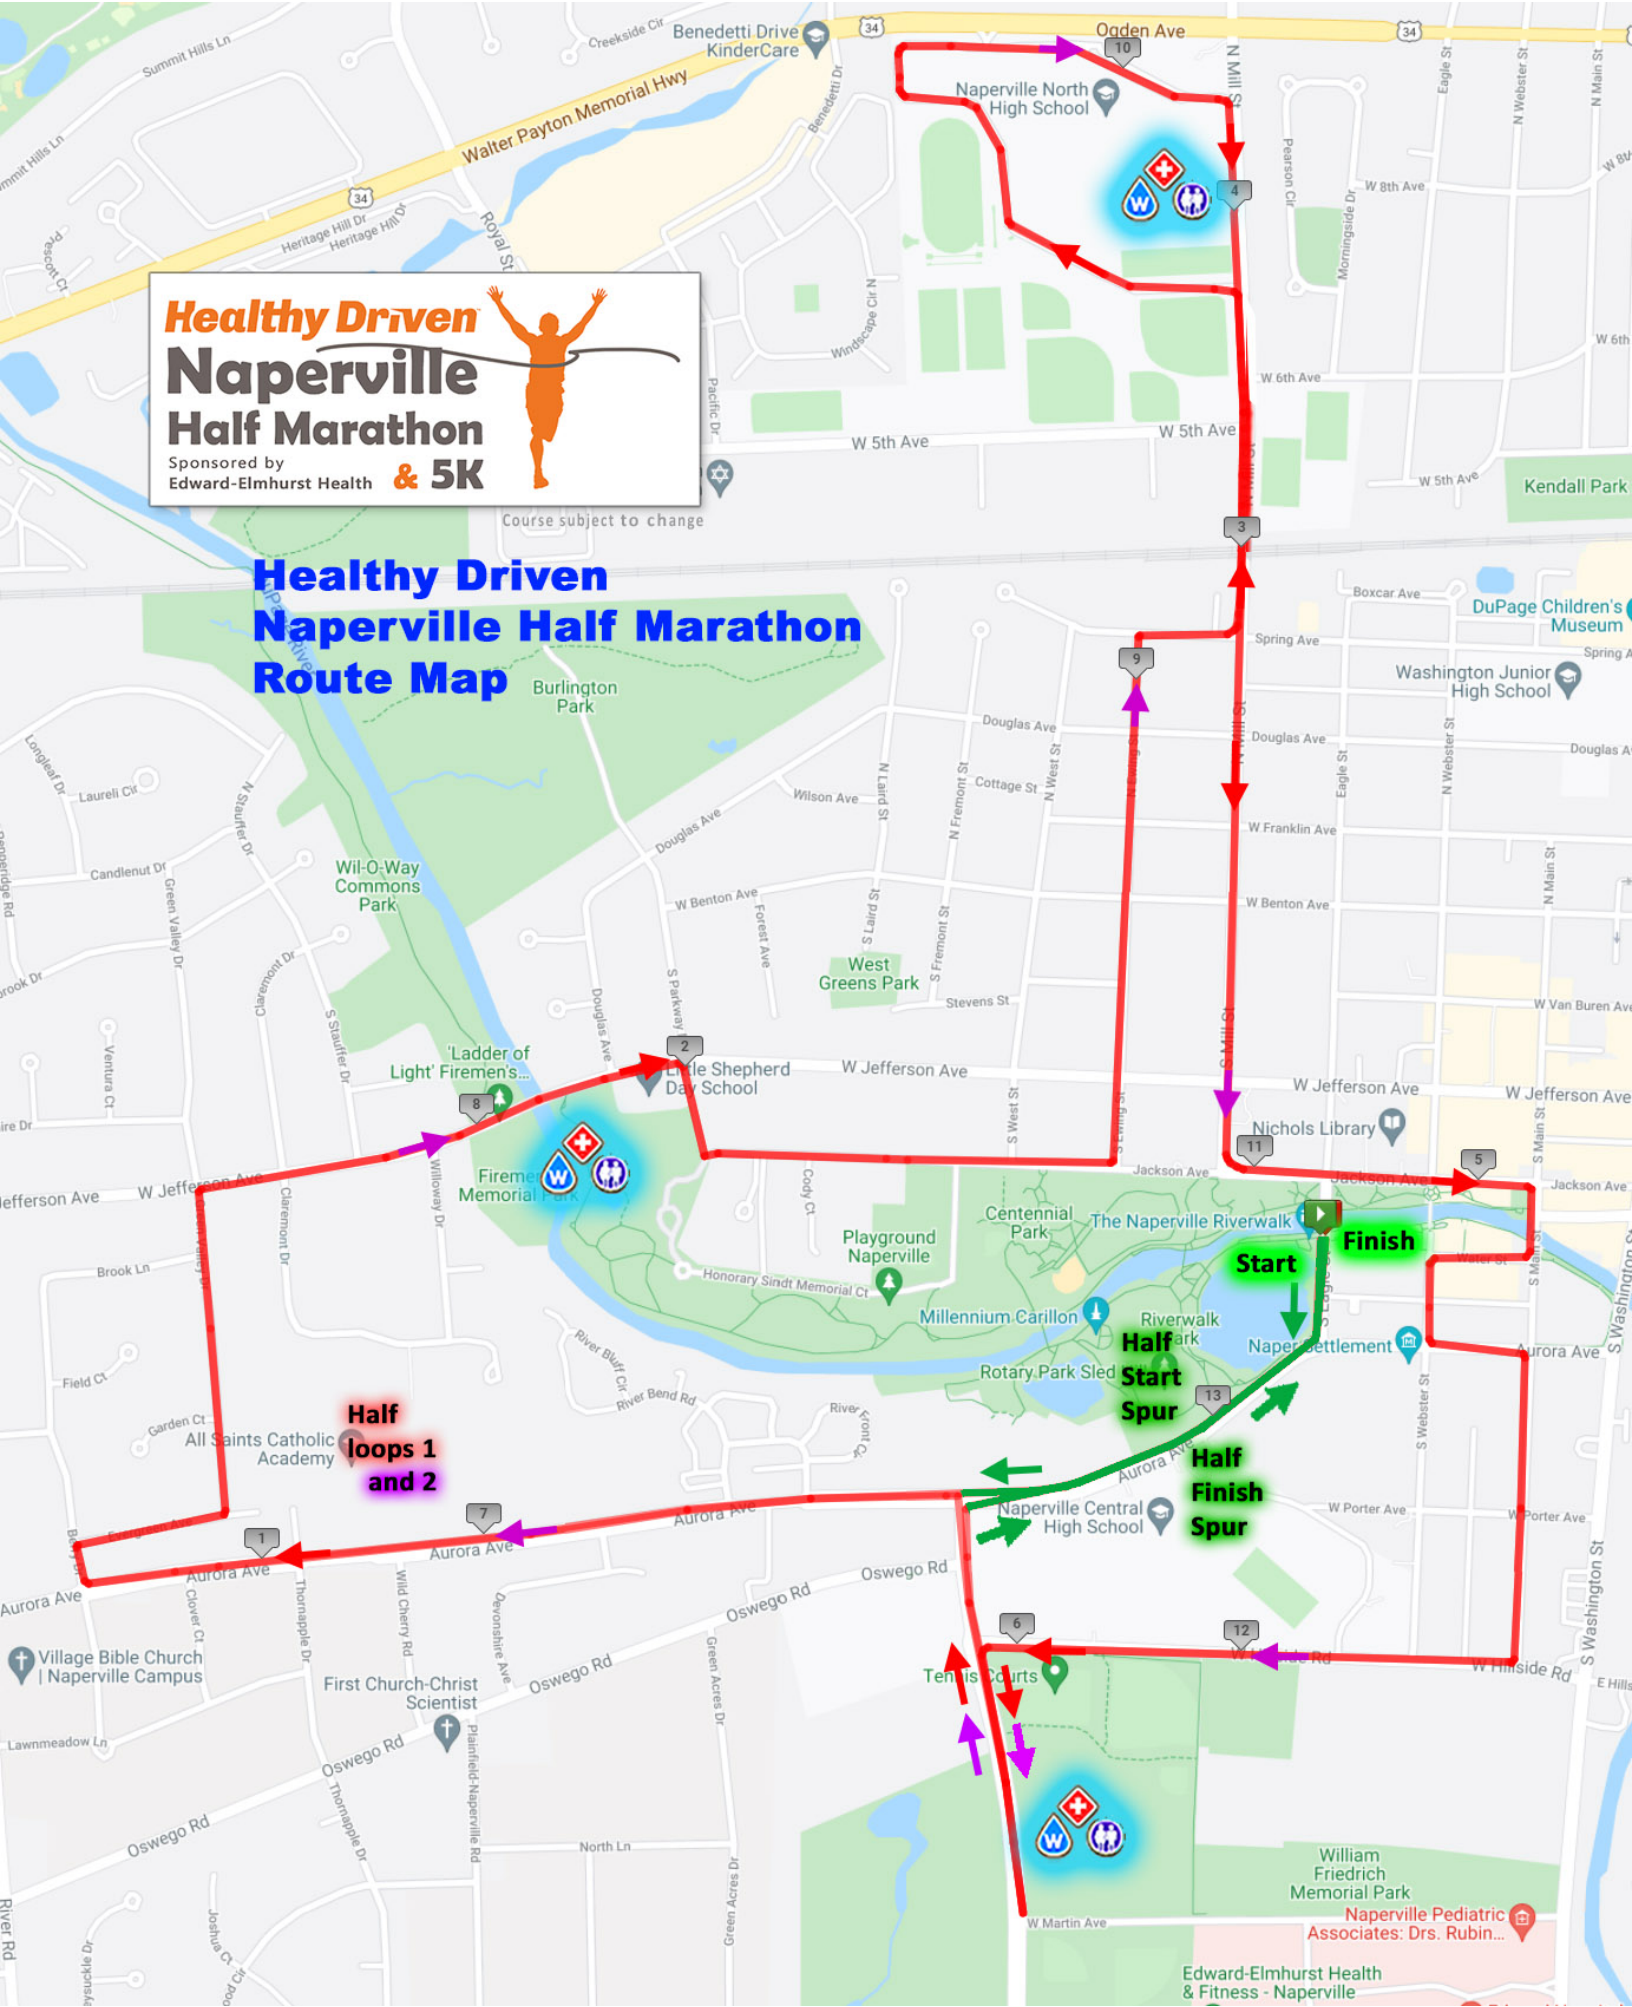

# Healthy Driven Naperville Half Marathon

Sponsored by  
Edward-Elmhurst Health & 5K

## Healthy Driven Naperville Half Marathon Route Map

Course subject to change

Half  
loops 1  
and 2

Start

Finish

Half  
Start  
Spur

Half  
Finish  
Spur

Naperville Pediatric  
Associates: Drs. Rubin...